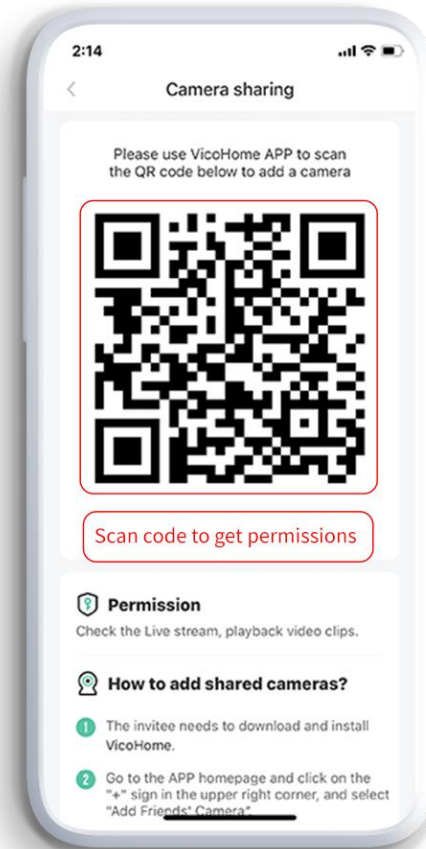

Easy to share access with family and friends.

Access can be shared through the mobile app.
Family and friends can scan the code to get camera access fast and easily.

Camera Sharing

Scan Code for Sharing

Alternative Methods of Storage