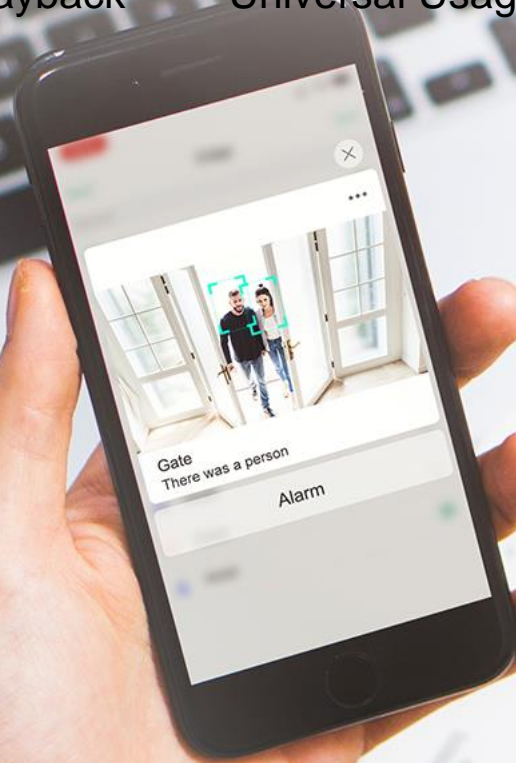

Wide-angle Lens

HD Image Quality

Normal Image Quality

1080P Image Quality

HD Infrared Night Vision

Night vision enhanced by multiplex infrared LED, the shooting range is up to 5-7 meters. No matter how dark it is, the image is still clear. Safety is guaranteed in the evenings.

IR Night
Vision

24h Guard

Night Vision
Distance 5-7 m

App Control

View what's happening around your house through the app.
Easy live stream and video playback.

Two-way Audio

Video Playback

Universal Usage

Remote Control

Multi-user Sharing

Activity Zone

Accurately draw customized activity zones in the mobile app.
Irrelevant information outside the area would be filtered.
The key area, the key focus.

PIR sensing and triggering, with the help of cloud-based intelligence, are more than just a little bit smarter.

PIR sensing technology + cloud image analysis

PIR triggers the camera, and real-time analysis is done in the cloud and notifications are pushed to the app instantly.

Advanced AI technology. The ability to think makes it different.