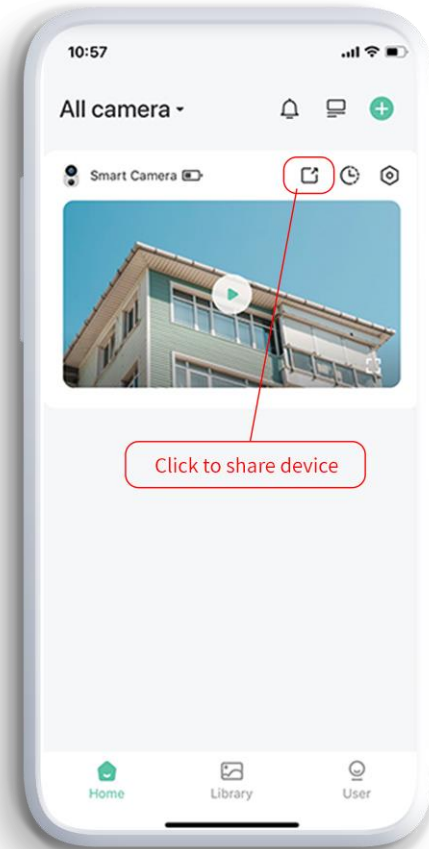

Push activities of humans

Push activities of pets

Package deliver notification

Vehicle parking alert

Two-way audio for live communication.

With the built-in waterproof and dustproof microphone and Hi-Fi speaker, you can warn remotely to stop the loss in case of an emergency. For family and friends, live chat to experience intimate interactions, regardless of time and location.

Easy to share access with family and friends.

Access can be shared through the mobile app.
Family and friends can scan the code to get camera access fast and easily.

Camera Sharing

Scan Code for Sharing

Alternative Methods of Storage